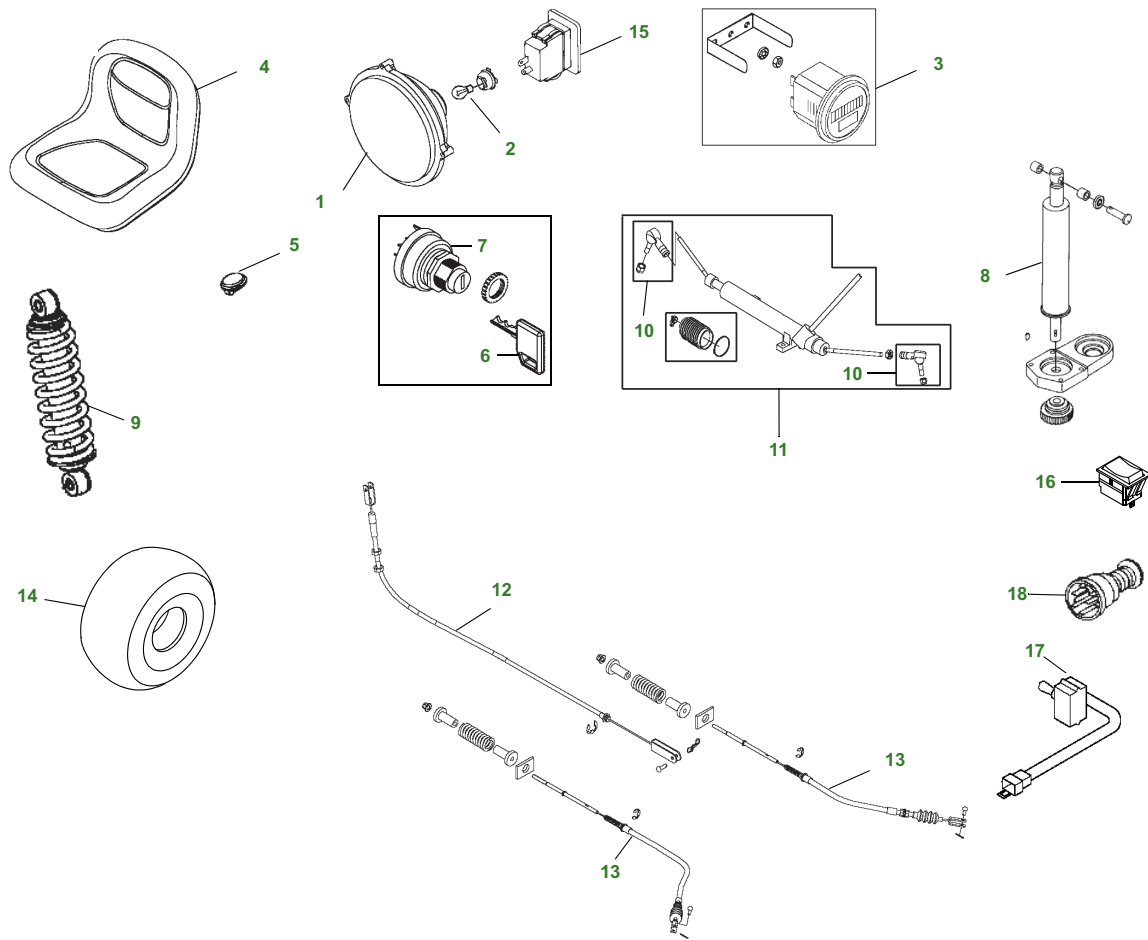

# Gator™ TE

Key	Part No.	Description	Key	Part No.	Description
1	AM143353	.....HEADLIGHT	9	AM129514	.....SHOCK ABSORBER
2	AM127364	.....BULB - HEADLIGHT	10	AM121758	.....TIE ROD END
3	AM126632	.....HOUR AND BATTERY METER KIT	11	AM135627	.....STEERING RACK
4	VG11696	.....SEAT	12	VGA10995	.....CABLE - BRAKE PEDAL
5	AM135933	.....SEAT SWITCH	13	AM147092	.....CABLE - BRAKE CONTROL
6	AM131841	.....KEY	14	M152020	.....TIRE - FRONT (22.5 X 9.50 X 10) TURF TRAC
7	AM128385	.....IGNITION SWITCH (W/POWER LIFT KIT)	15	M170539	.....TIRE - REAR (24 X 12 -10) TURF TRAC
	TCA22740	.....IGNITION SWITCH	16	AM117324	.....ROCKER SWITCH - HEADLIGHT
8	AM119894	.....KIT - COVER KIT	17	VGA12005	.....SWITCH - FORWARD/NEUTRAL/REVERSE
		- (S/N - 050000)	18	AM127227	.....SWITCH - SERVICE
	AM133671	.....KIT - ACTUATOR HOUSING		AM128385	.....SWITCH - CARGO POWER LIFT
		- (S/N - 050000)			
	AM138452	.....ACTUATOR - (S/N 050001-)			

## Parts Needed in First 250 hours of Operation

Qty	Part No.	Item	Capacity	Interval In Hours
3	TY6341	JD Multi-Purpose HD Lithium Complex Grease		As Needed