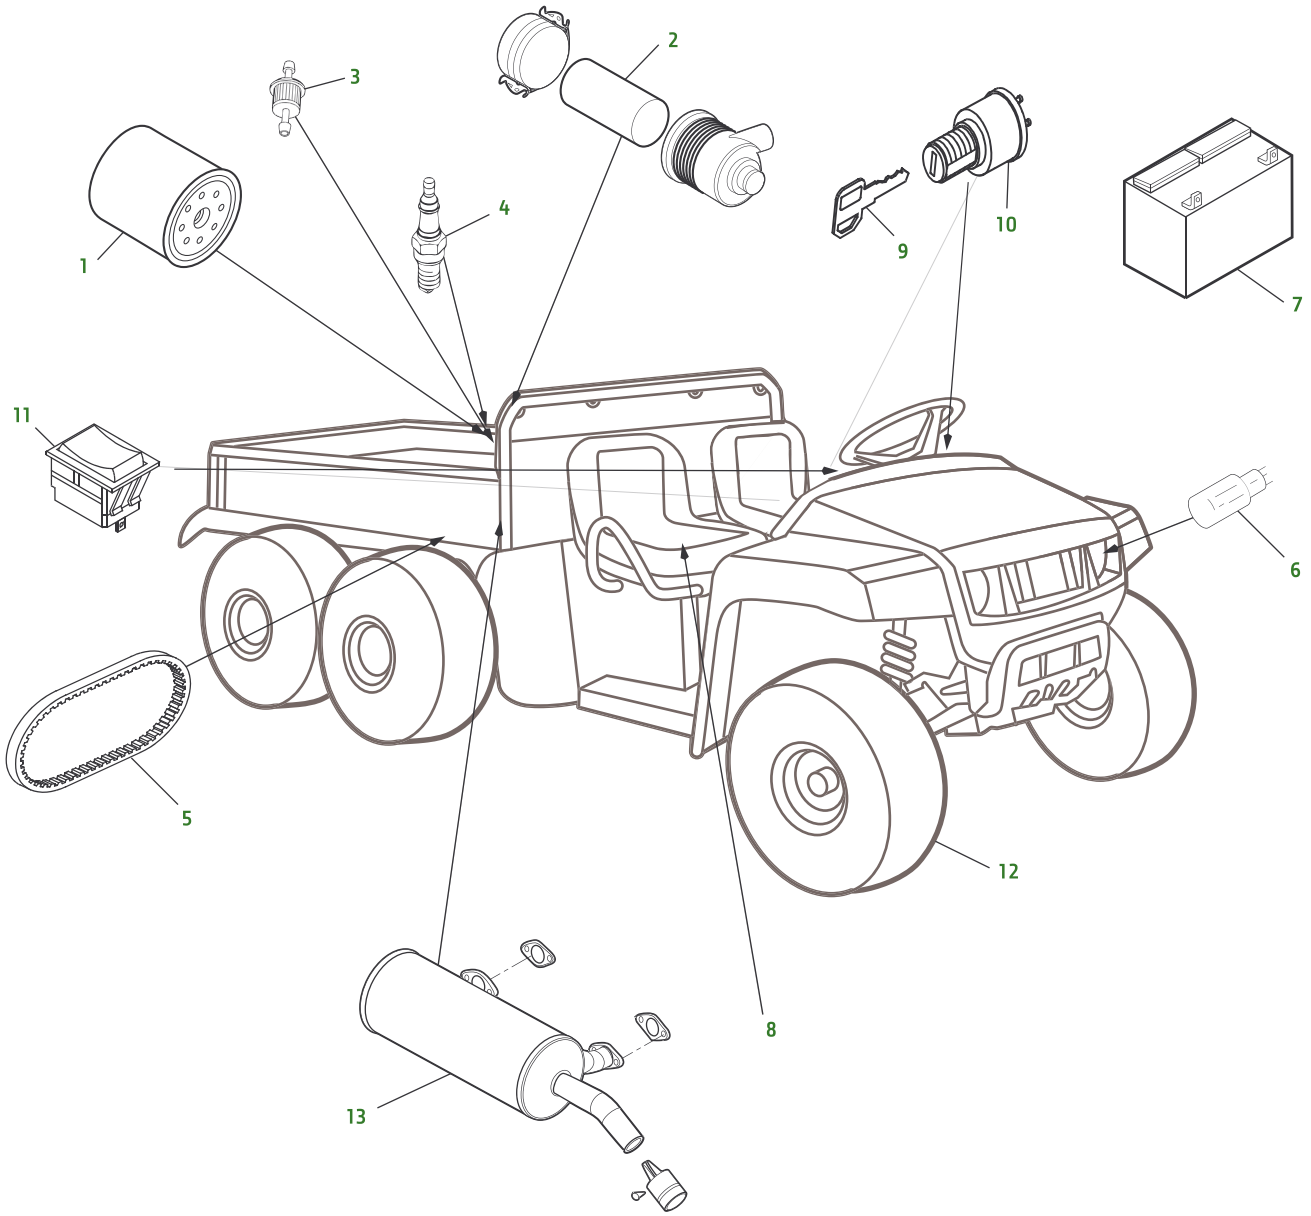

Gator TH 6X4

Key	Part No.	Description	Key	Part No.	Description
1	AM107423	OIL FILTER - ENGINE	13	VGA10547	MUFFLER (S/N - 050000)
2	M113621	AIR FILTER		AM138509	MUFFLER (S/N 050001-)
3	AM116304	FUEL FILTER		M136651	GASKET
4	M138938	SPARK PLUG		AM108146	ARRESTOR (S/N -100000)
5	M174026	BELT - DRIVE		M158299	ARRESTOR (S/N 100001-)
6	AM118013	BULB - HEADLIGHT	14	LG259	HOME MAINTENANCE KIT
7	TY25221	BATTERY - DRY			
8	VG11696	SEAT (S/N -100000)			
	AM140211	SEAT (S/N 100001-)			
9	AM131841	KEY			
10	TCA22740	SWITCH - IGNITION			
11	AM117324	SWITCH - LIGHT			
12	M138664	TIRE - FRONT - 22.5 X 10-8 in [†]			
	M170693	TIRE - FRONT - ALL PURPOSE — 22.5 X 10-8 in [‡]			
	M170694	TIRE - FRONT - TURF — 22.5 X 10-8 in [‡]			
	R90798	TIRE - FRONT - 22.5 X 10-8 in [†]			
	M170695	TIRE - FRONT - KNOBBY — 22.5 X 10-8 in [‡]			
	M170696	TIRE - REAR - INNOVA TIRE			
	M171009	TIRE - REAR - TURF — 25 X 12-9 in [‡]			
	R90796	TIRE - REAR - ALL TERRAIN — 25 X 12-9 in [†]			
	M170697	TIRE - REAR - KNOBBY — 25 X 12-9 in [‡]			

† CARLISLE TIRES
‡ INNOVA TIRES
(Mixing between Carlisle and Innova is not allowed, replace in complete sets)

Parts Needed in First 250 Hours of Operation

Qty	Part No.	Item	Capacity	Interval In Hours
3	AM107423	Engine Oil Filter		8/100/200
6	TY22029	JD TURF-GARD™ 4 10W30 Engine Oil	1.7 L (1.8 qt)	8/100/200
1	M113621	Air Filter		200
1	AM116304	Fuel Filter		200
2	M138938	Spark Plug		200
3	TY24416	Multi-Purpose HD Lithium Complex Grease		As Needed

Frequently Used Items

Qty	Part No.	Item
1	AM131841	Key - Ignition
1	VGA10167	Filler Cap (S/N -060000)
1	AM141581	Filler Cap (S/N 060001-)
1	M174026	Belt - Drive
1	TY26183	Grease Gun