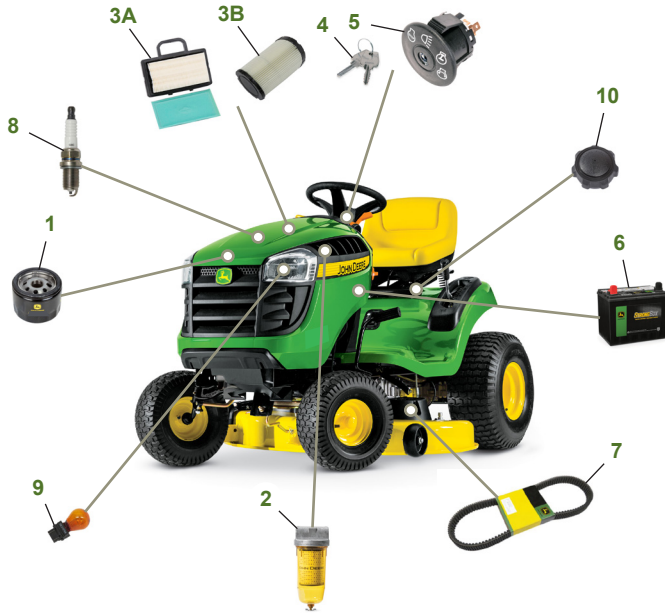

MAINTENANCE REMINDER SHEET

D130 with 42" Deck

Tractor S/N

Deck S/N

Key	Part No.	Description	Key	Part No.	Description
1	AM125424	ENGINE OIL FILTER	9	AD2062R	HEADLIGHT BULB
2	AM116304	FUEL FILTER-IN-LINE	10	GX22166	FUEL CAP, FOR CANADA AND EUROPE-(S/N -200000)
3A	GY21056	AIR FILTER, FOR USA AND CALIFORNIA-(S/N -040000), FOR CANADA, AUSTRALIA AND ROW-(S/N -080000)		GX23465	FUEL CAP, FOR CANADA AND EUROPE (S/N 200001-), FOR AUSTRALIA-(S/N 500001-), FOR 49 STATES-(S/N 100001-), FOR CALIFORNIA-(S/N 010001-)
3B	MIU14395	AIR FILTER, FOR USA AND CALIFORNIA-(S/N 040001-), FOR CANADA, AUSTRALIA AND ROW-(S/N 080001-)	11	CX20072	BELT-MOWER
4	GY20680	KEY	12	GX10168	GAGE WHEEL
5	GY20074	IGNITION SWITCH	13	GX22151	3N1 BLADE 42"
6	TY25221B	BATTERY		GY20850	KIT-BLADE 42"
7	CX20006	BELT-TRACTION DRIVE		AM141034	KIT-BAGGING 42"
8	M78543	SPARK PLUG, FOR USA AND CANADA		AM141033	KIT-MULCHING 42"
	MIU11020	SPARK PLUG, FOR EUROPE			

CLICK PART NUMBER TO BUY

MAINTENANCE REMINDER SHEET

D130 with 42" Deck (continued)

Parts Needed in First 250 Hours of Operation

Qty	Part No	Item	Qty or Capacity	Change Interval In Hours
12	TY22076	2.5 gal Engine Oil Turf-Gard™ 10W30	2 qt	8/50/100/150/200/250
5	AM125424	Engine Oil Filter	1	50/100/150/200/250
5	MIU14395 / GY21056	Air Filter	1	50/100/150/200/250
5	AM116304	Fuel Filter-In-Line	1	50/100/150/200/250
10	M78543 / MIU11020	Spark Plug	2	50/100/150/200/250
2	TY6341	JD Multi PurposeSD Polyurea Grease		As Needed
5	GX20072	Belt-Mover	1	50/100/150/200/250
5	GX22151 / GY20850 / AM141034 / AM141033	Blade Kit	1	50/100/150/200/250

"As Needed" Parts

Qty	Part No	Item
1	AM130907	Mower Deck Leveling Gauge
1	TY26518	Grease Gun

Home Maintenance Kit

Model	Kit Number	
D130	Home Maintenance Kit (For USA) and (Not for California)	
	LG263	S/N (-400000)
	LG275	S/N (400001-)
	Home Maintenance Kit (For California Only)	
	LG272	S/N (-40000)
	LG276	S/N (40001-)
	Home Maintenance Kit (For Canada and Australia)	
	LG263	S/N (-80000)
	LG275	S/N (80001-)