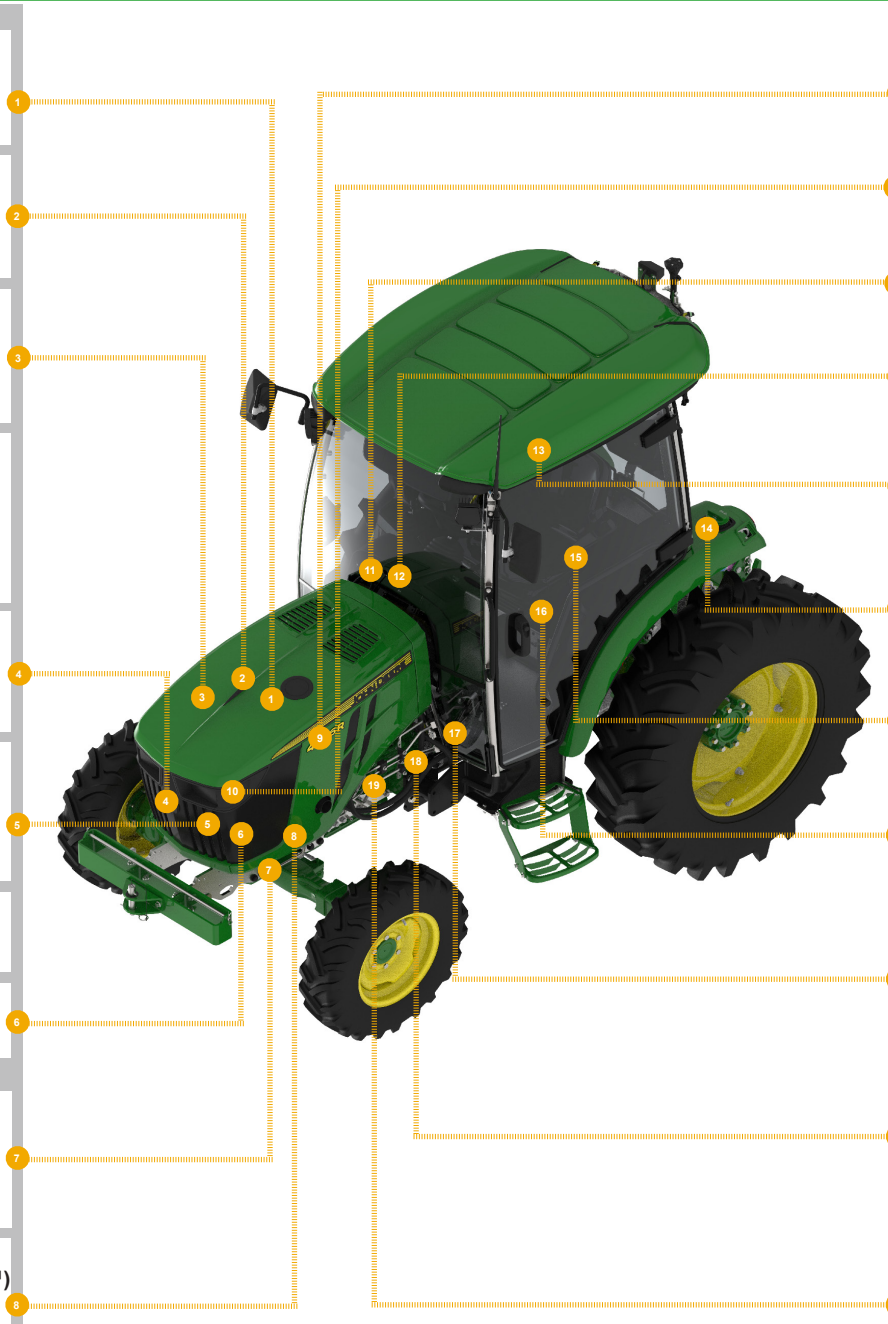

### AXLE

**TIE ROD**  
[LVA14951](#) (ASSEMBLY)  
[LVA14960](#) (LH)  
[LVA14959](#) (RH)

**FRONT AXLE OIL**  
[TY22035](#) (John Deere Low Viscosity Hy-Gard™)  
 (5.5 L (5.8 qt) - STANDARD)  
 (8.0 L (8.5 qt) - HEAVY DUTY)  
 Change every 600 hrs.